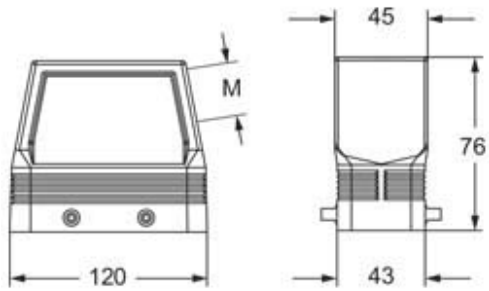

Part number

MFOE 24.32M

Catalogue drawings

Notes