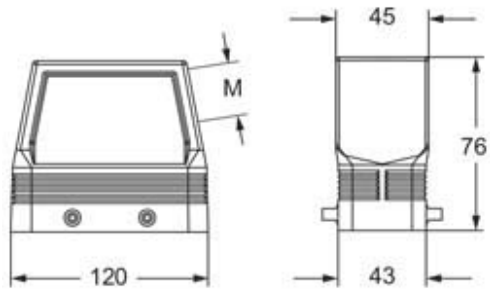

Part number

MFOE 24.32M

Catalogue drawings

Notes