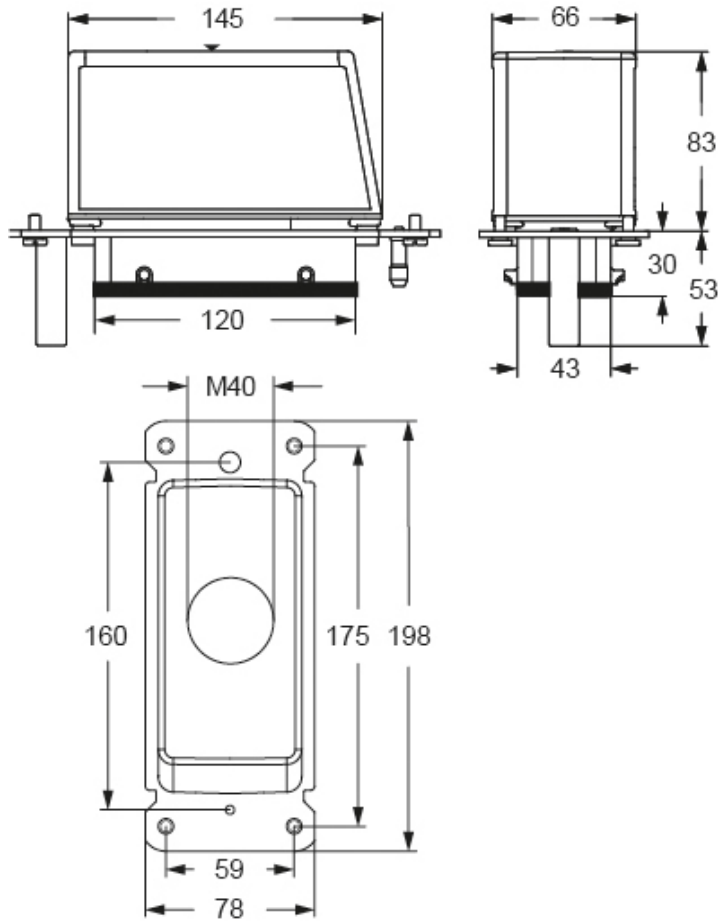

Part number

MBV 24.40DG

Hood, BIG series, with 4 pegs, M40 top cable entry, size "104.27", with self-centering floating frame and gasket

Product description

Product type	Hood
Series	BIG
Closing type	With 4 pegs
Size	Size 104.27
Cable entry	Top cable entry M40
Specification	With self-centering floating frame and gasket

Technical data

IP degree of protection IP66 / IP67 / IP69

Further technical details

Weight	944,50 g
Operating temperature range (min, max)	-40°C...+125°C

Material properties

Other materials	Gasket: NBR
Colour	RAL 7040 grey
RoHs conformity	Compliant
China RoHs - EFUP	E
REACH SVHC substances	No

Approvals / Standards

Certifications	DNV, BV
-----------------------	---------

General ordering information

EAN13 code	8015747276382
eCl@ss 8.1	27440202
ETIM 7.0	EC000437

Packaging Information

Packaging length	225,00 mm
Packaging height	130,00 mm
Packaging width	150,00 mm
Packaging weight	2,04 kg
Packaging volume	4,39 dm ³
Packaging description	Carton box
Packaging quantity	2 Pcs
Packaging EAN code	8015747183444
Sub-packaging weight	1,02 kg
Sub-packaging description	Plastic packaging
Sub-packaging quantity	1 Pcs
Sub-packaging EAN barcode	8015747183451

Part number

MBV 24.40DG

Catalogue drawings

Catalogue drawings

Notes