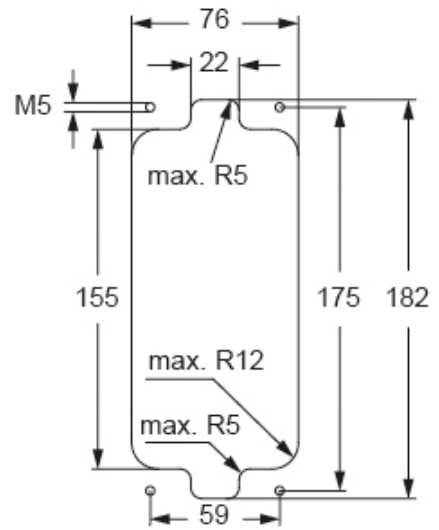

Part number

MBV 24.40DG

Hood, BIG series, with 4 pegs, M40 top cable entry, size "104.27", with self-centering floating frame and gasket

Product description

Product type	Hood
Series	BIG
Closing type	With 4 pegs
Size	Size 104.27
Cable entry	Top cable entry M40
Specification	With self-centering floating frame and gasket

Technical data

IP degree of protection IP66 / IP67 / IP69

Further technical details

Weight	944,50 g
Operating temperature range (min, max)	-40°C...+125°C

Material properties

Other materials	Gasket: NBR
Colour	RAL 7040 grey
RoHs conformity	Compliant
China RoHs - EFUP	E
REACH SVHC substances	No

Approvals / Standards

Certifications	DNV, BV
-----------------------	---------

General ordering information

EAN13 code	8015747276382
eCl@ss 8.1	27440202
ETIM 7.0	EC000437

Packaging Information

Packaging length	225,00 mm
Packaging height	130,00 mm
Packaging width	150,00 mm
Packaging weight	2,04 kg
Packaging volume	4,39 dm ³
Packaging description	Carton box
Packaging quantity	2 Pcs
Packaging EAN code	8015747183444
Sub-packaging weight	1,02 kg
Sub-packaging description	Plastic packaging
Sub-packaging quantity	1 Pcs
Sub-packaging EAN barcode	8015747183451

Part number

MBV 24.40DG

Catalogue drawings

Catalogue drawings

Notes