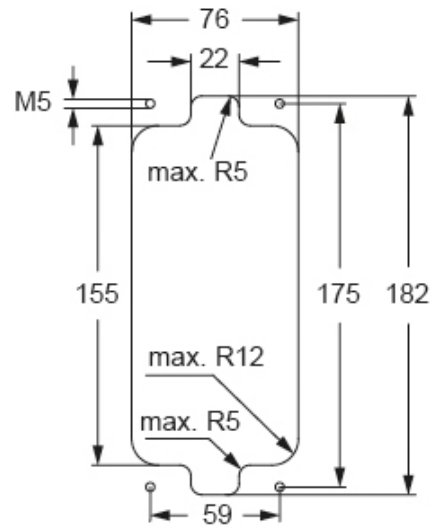

Part number

MBV 24.240DG

Hood, BIG series, with 4 pegs, M40 x 2 top cable entry, size "104.27", with self-centering floating frame and gasket

Product description

Product type	Hood
Series	BIG
Closing type	With 4 pegs
Size	Size 104.27
Cable entry	Top cable entry M40 x 2
Specification	With self-centering floating frame and gasket

Technical data

IP degree of protection IP66 / IP67 / IP69

Further technical details

Weight	944,50 g
Operating temperature range (min, max)	-40°C...+125°C

Material properties

Other materials	Gasket: NBR
Colour	RAL 7040 grey
RoHs conformity	Compliant
China RoHs - EFUP	E
REACH SVHC substances	No

Approvals / Standards

Certifications	DNV, BV
-----------------------	---------

General ordering information

EAN13 code	8015747268684
eCl@ss 8.1	27440202
ETIM 7.0	EC000437

Packaging Information

Packaging length	225,00 mm
Packaging height	130,00 mm
Packaging width	150,00 mm
Packaging weight	2,04 kg
Packaging volume	4,39 dm ³
Packaging description	Carton box
Packaging quantity	2 Pcs
Packaging EAN code	8015747268691
Sub-packaging weight	1,02 kg
Sub-packaging description	Plastic packaging
Sub-packaging quantity	1 Pcs
Sub-packaging EAN barcode	8015747268707

Part number

MBV 24.240DG

Catalogue drawings

Catalogue drawings

Notes