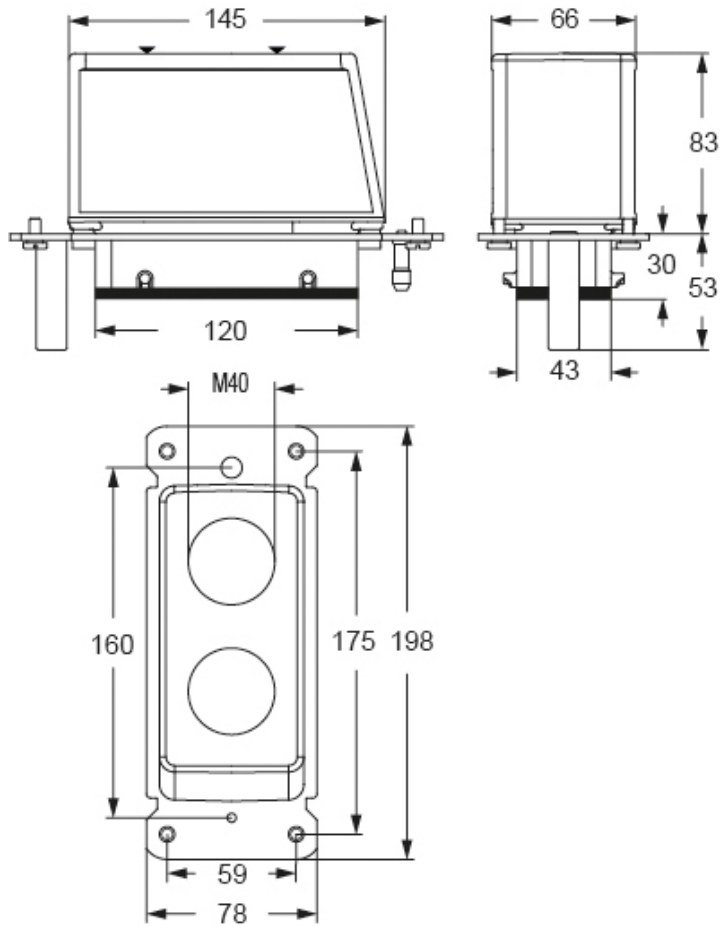

Part number

MBV 24.240DG

Hood, BIG series, with 4 pegs, M40 x 2 top cable entry, size "104.27", with self-centering floating frame and gasket

Product description

Product type	Hood
Series	BIG
Closing type	With 4 pegs
Size	Size 104.27
Cable entry	Top cable entry M40 x 2
Specification	With self-centering floating frame and gasket

Technical data

IP degree of protection IP66 / IP67 / IP69

Further technical details

Weight	944,50 g
Operating temperature range (min, max)	-40°C...+125°C

Material properties

Other materials	Gasket: NBR
Colour	RAL 7040 grey
RoHs conformity	Compliant
China RoHs - EFUP	E
REACH SVHC substances	No

Approvals / Standards

Certifications	DNV, BV
-----------------------	---------

General ordering information

EAN13 code	8015747268684
eCl@ss 8.1	27440202
ETIM 7.0	EC000437

Packaging Information

Packaging length	225,00 mm
Packaging height	130,00 mm
Packaging width	150,00 mm
Packaging weight	2,04 kg
Packaging volume	4,39 dm ³
Packaging description	Carton box
Packaging quantity	2 Pcs
Packaging EAN code	8015747268691
Sub-packaging weight	1,02 kg
Sub-packaging description	Plastic packaging
Sub-packaging quantity	1 Pcs
Sub-packaging EAN barcode	8015747268707

Part number

MBV 24.240DG

Catalogue drawings

Catalogue drawings

Notes