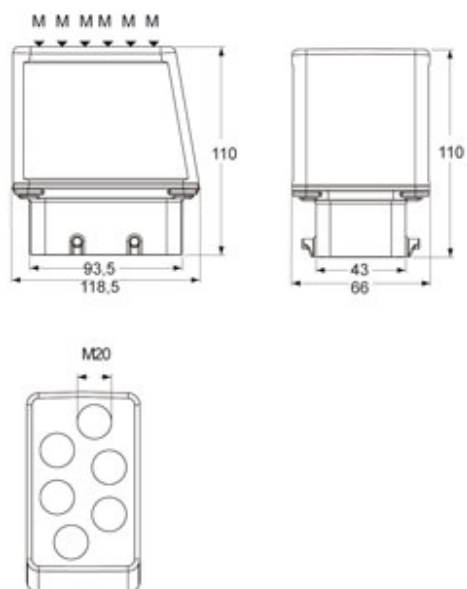

Part number

MBV 16.620

Catalogue drawings

MBV 16.620

Notes