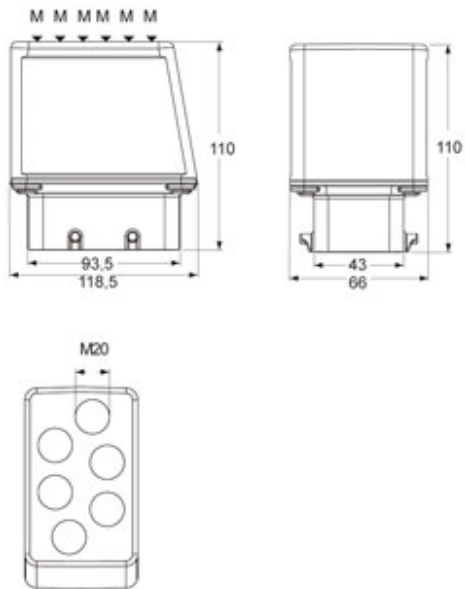

Part number

MBV 16.620

Catalogue drawings

MBV 16.620

Notes