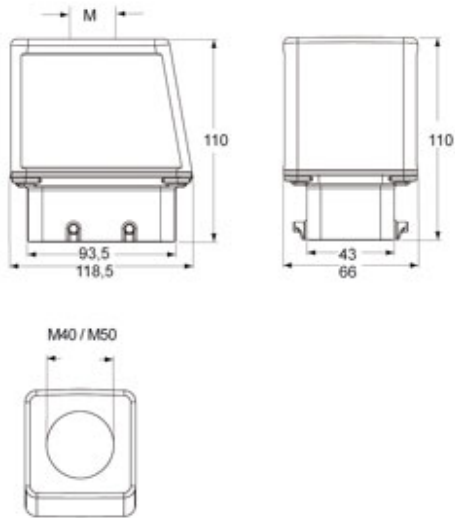

Part number

MBV 16.50

Catalogue drawings

MBV 16

Notes