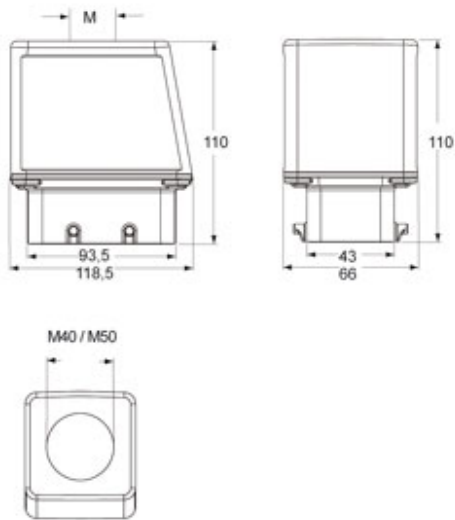

Part number

MBV 16.40

Catalogue drawings

MBV 16

Notes