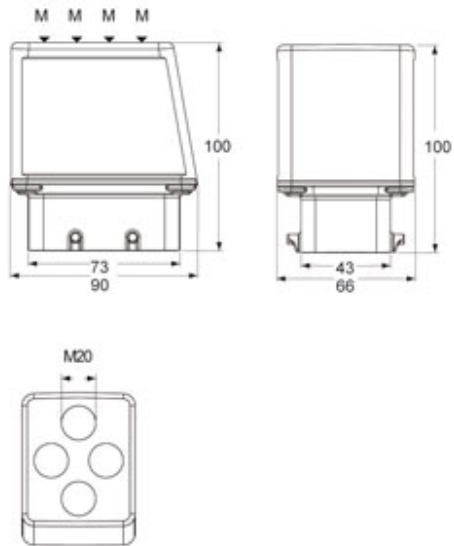

Part number

MBV 10.420

Catalogue drawings

MBV 10.420

Notes