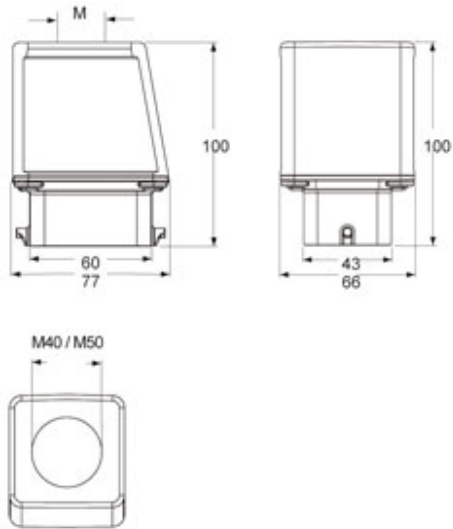

Part number

MBV 06 L50

Hood, BIG series, with 2 pegs, M50 top cable entry, size "44.27"

Product description		Material properties	
Product type	Hood	Other materials	Gasket: NBR
Series	BIG	Colour	RAL 7040 grey
Closing type	With 2 pegs	RoHs conformity	Compliant
Size	Size 44.27	China RoHs - EFUP	E
Cable entry	Top cable entry M50	REACH SVHC substances	No
Technical data		Approvals / Standards	
IP degree of protection	IP66	Certifications	DNV, BV
Further technical details		UL	ECBT2
Weight	400,00 g	cUL	ECBT8
Operating temperature range (min, max)	-40°C...+125°C	General ordering information	
		EAN13 code	8015747186896
		eCl@ss 8.1	27440202
		ETIM 7.0	EC000437
		Packaging Information	
		Packaging length	180,00 mm
		Packaging height	120,00 mm
		Packaging width	155,00 mm
		Packaging weight	1,62 kg
		Packaging volume	3,35 dm ³
		Packaging description	Carton box
		Packaging quantity	4 Pcs
		Packaging EAN code	8015747220811
		Sub-packaging weight	0,41 kg
		Sub-packaging description	Plastic packaging
		Sub-packaging quantity	1 Pcs
		Sub-packaging EAN barcode	8015747035736

Part number

MBV 06 L50

Catalogue drawings

MBV 06 L

Notes