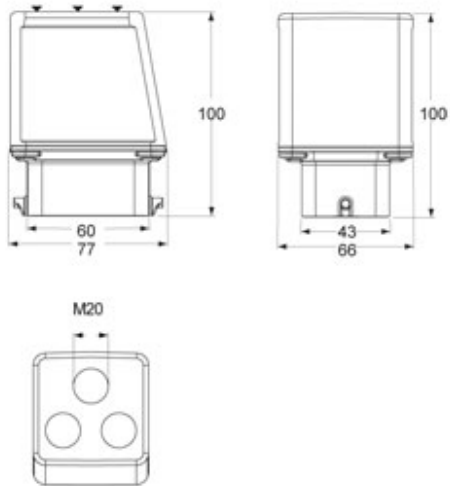

Part number

MBV 06 L320

Catalogue drawings

MBV 06 L320

Notes