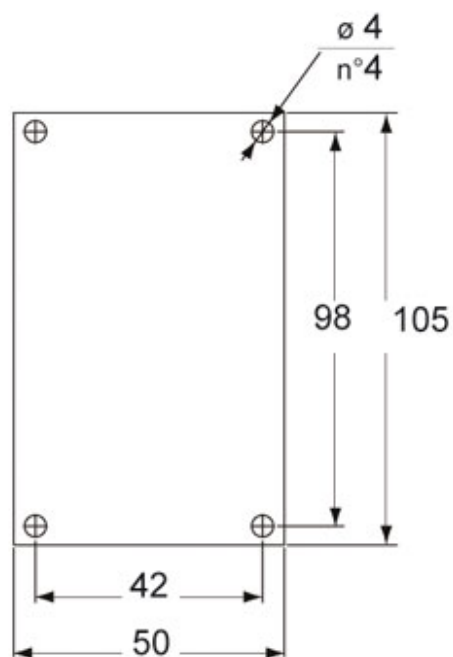

# MBO 24.50

Hood, BIG series, with 4 pegs, M50 side cable entry, size "104.27"

Product description		Material properties	
Product type	Hood	Other materials	Gasket: NBR
Series	BIG	Colour	RAL 7040 grey
Closing type	With 4 pegs	RoHs conformity	Compliant
Size	Size 104.27	China RoHs - EFUP	E
Cable entry	Side cable entry M50	REACH SVHC substances	No
Technical data		Approvals / Standards	
IP degree of protection	IP66	Certifications	DNV, BV
Further technical details		UL	ECBT2
Weight	698,00 g	cUL	ECBT8
Operating temperature range (min, max)	-40°C...+125°C	General ordering information	
		EAN13 code	8015747187114
		eCl@ss 8.1	27440202
		ETIM 7.0	EC000437
		Packaging Information	
		Packaging length	160,00 mm
		Packaging height	130,00 mm
		Packaging width	270,00 mm
		Packaging weight	2,95 kg
		Packaging volume	5,62 dm <sup>3</sup>
		Packaging description	Carton box
		Packaging quantity	4 Pcs
		Packaging EAN code	8015747220774
		Sub-packaging weight	0,74 kg
		Sub-packaging description	Plastic packaging
		Sub-packaging quantity	1 Pcs
		Sub-packaging EAN barcode	8015747040020

## Catalogue drawings

Notes