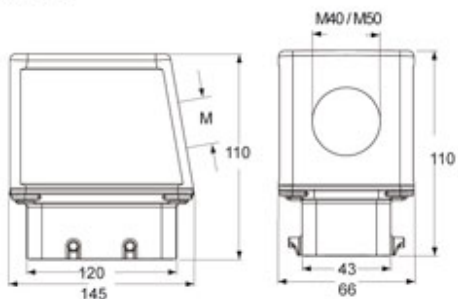

Part number

MBO 24.50

Catalogue drawings

MBO 24