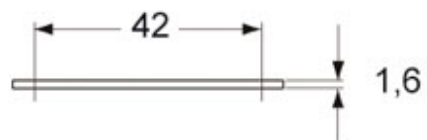

Catalogue drawings