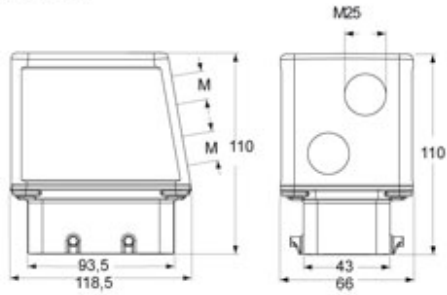

Part number

MBO 16.225

Catalogue drawings

MBO 16.225

Notes