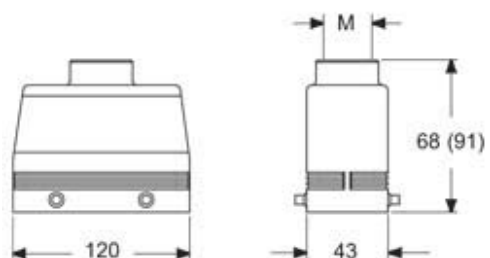

Part number

MAVE 24.40

Catalogue drawings

Notes