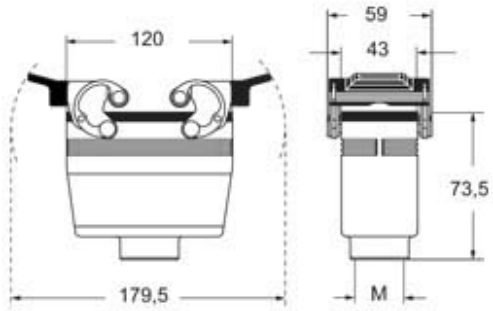

Part number

MAVE 24 G32

Catalogue drawings

Notes