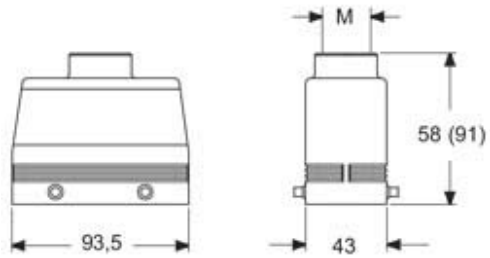

Part number

MAVE 16.40

Catalogue drawings

Notes