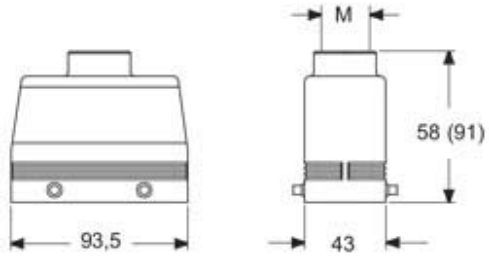

Part number

MAVE 16.32

Catalogue drawings

Notes