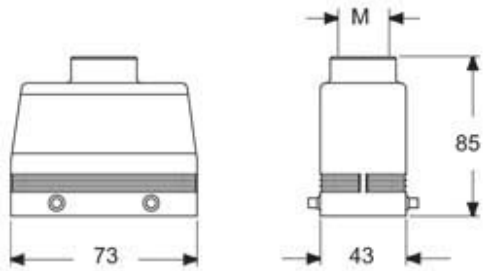

Part number

MAVE 10.32

Catalogue drawings

Notes