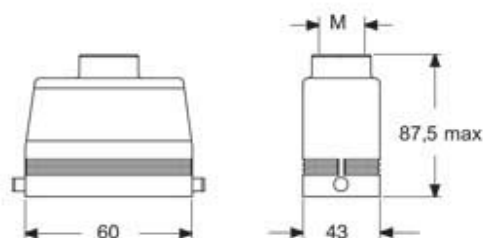

Part number

MAVE 06 L32

Catalogue drawings

Notes