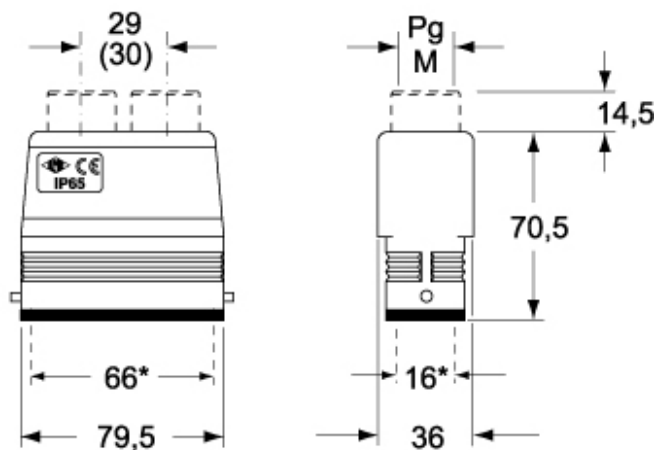

Part number

MAV 24.232

Catalogue drawings

CZAV L2 - (MZAV L2) - [MZFV L2]