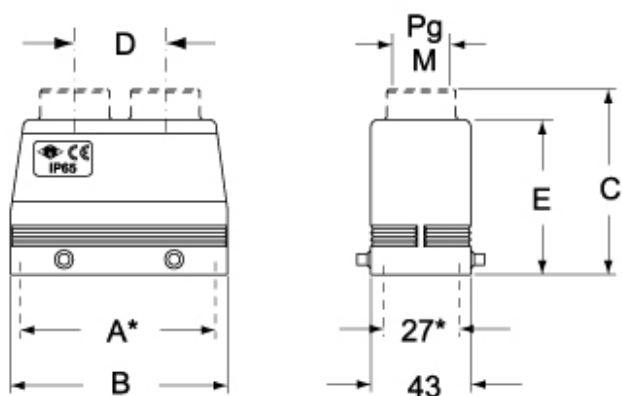

Technical data

IP degree of protection IP65 / IP66 / IP69

Further technical details

Weight	379,00 g
Operating temperature range (min, max)	-40°C...+125°C

Material properties

Colour	RAL 7040 grey
RoHs conformity	Compliant with exemption 6(c): copper alloy containing up to 4% lead by weight
China RoHs - EFUP	50
REACH SVHC substances	Yes Lead
SCIP number	15deaf78-e939-4401-a0b0-e2228ca32a03

Approvals / Standards

Certifications	DNV, BV
UL	ECBT2
cUL	ECBT8

General ordering information

EAN13 code	8015747052825
eCl@ss 8.1	27440202
ETIM 7.0	EC000437

Packaging Information

Packaging length	245,00 mm
Packaging height	165,00 mm
Packaging width	215,00 mm
Packaging weight	4,04 kg
Packaging volume	8,69 dm ³
Packaging description	Carton box
Packaging quantity	10 Pcs
Packaging EAN code	8015747259309
Sub-packaging weight	2,02 kg
Sub-packaging description	Plastic packaging
Sub-packaging quantity	5 Pcs
Sub-packaging EAN barcode	8015747052832

Part number

MAV 24.232

Catalogue drawings

CZAV L2 - (MZAV L2) - [MZFV L2]

CAV - MAV - MFV

Notes