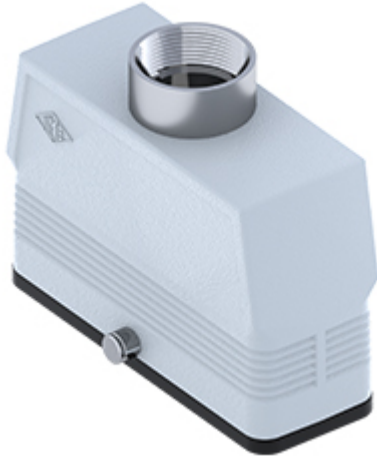

# MAV 24 GYC32

Hood, CENTRAL LEVER series, with 2 pegs, M32 top cable entry, size "104.27", high construction

## Product description

<b>Product type</b>	Hood
<b>Series</b>	CENTRAL LEVER
<b>Closing type</b>	With 2 pegs
<b>Size</b>	Size 104.27
<b>Cable entry</b>	Top cable entry M32
<b>Specification</b>	High construction