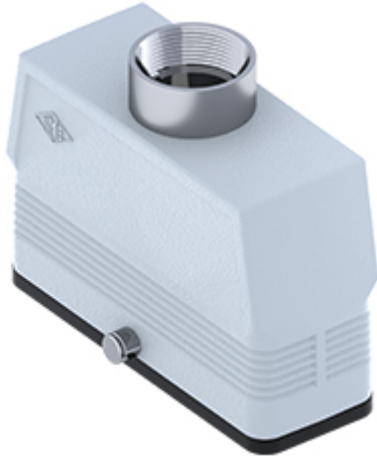

# MAV 24 GYC25

Hood, CENTRAL LEVER series, with 2 pegs, M25 top cable entry, size "104.27", high construction

## Product description

<b>Product type</b>	Hood
<b>Series</b>	CENTRAL LEVER
<b>Closing type</b>	With 2 pegs
<b>Size</b>	Size 104.27
<b>Cable entry</b>	Top cable entry M25
<b>Specification</b>	High construction