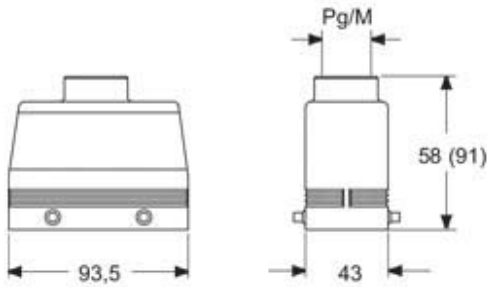

Part number

MAV 16.40

Catalogue drawings

Notes