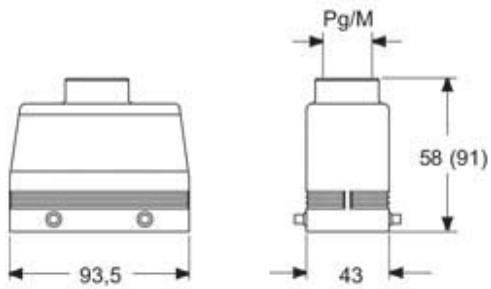

Part number

MAV 16.32

Catalogue drawings

Notes