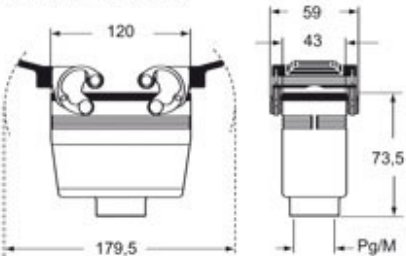

Part number

MAOW 24.40

Hood, W-TYPE series, with 4 pegs, M40 side cable entry, size "104.27", high construction

Product description

Product type	Hood
Series	W-TYPE
Closing type	With 4 pegs
Size	Size 104.27
Cable entry	Side cable entry M40
Specification	High construction

Technical data

IP degree of protection	IP65 / IP66 / IP69
--------------------------------	--------------------

Further technical details

Weight	235,00 g
Operating temperature range (min, max)	-40°C...+125°C

General ordering information

EAN13 code	8015747050869
eCl@ss 8.1	27440202
ETIM 7.0	EC000437

Packaging Information

Packaging length	285,00 mm
Packaging height	170,00 mm
Packaging width	190,00 mm
Packaging weight	2,35 kg
Packaging volume	9,21 dm ³
Packaging description	Carton box
Packaging quantity	10 Pcs
Packaging EAN code	8015747229791
Sub-packaging weight	1,18 kg
Sub-packaging description	Plastic packaging
Sub-packaging quantity	5 Pcs
Sub-packaging EAN barcode	8015747129459

Part number

MAOW 24.40

Catalogue drawings

CHOW (CAOW) MHOW (MAOW)

CHVW (CAVW) MHVW (MAVW)

CHCW G

CHVW G MHVW G

Notes