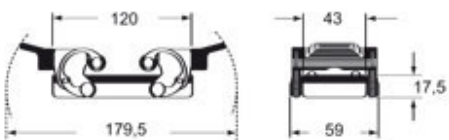

Part number

MAOW 24.40

Hood, W-TYPE series, with 4 pegs, M40 side cable entry, size "104.27", high construction

Product description

Product type	Hood
Series	W-TYPE
Closing type	With 4 pegs
Size	Size 104.27
Cable entry	Side cable entry M40
Specification	High construction

Technical data

IP degree of protection	IP65 / IP66 / IP69
--------------------------------	--------------------

Further technical details

Weight	235,00 g
Operating temperature range (min, max)	-40°C...+125°C

General ordering information

EAN13 code	8015747050869
eCl@ss 8.1	27440202
ETIM 7.0	EC000437

Packaging Information

Packaging length	285,00 mm
Packaging height	170,00 mm
Packaging width	190,00 mm
Packaging weight	2,35 kg
Packaging volume	9,21 dm ³
Packaging description	Carton box
Packaging quantity	10 Pcs
Packaging EAN code	8015747229791
Sub-packaging weight	1,18 kg
Sub-packaging description	Plastic packaging
Sub-packaging quantity	5 Pcs
Sub-packaging EAN barcode	8015747129459

Part number

MAOW 24.40

Catalogue drawings

CHOW (CAOW) MHOW (MAOW)

CHVW (CAVW) MHVW (MAVW)

CHCW G

CHVW G MHVW G

Notes