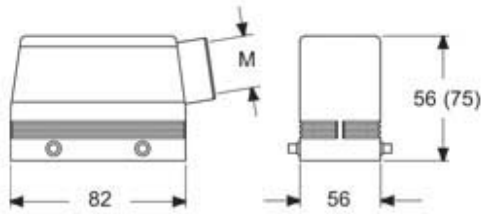

Part number

MAOE 50.32

Catalogue drawings

Notes