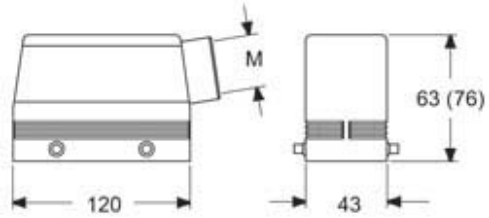

Part number

MAOE 24.40

Catalogue drawings

Notes