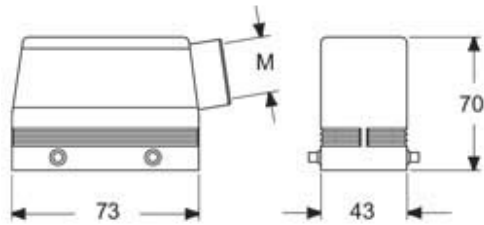

Part number

MAOE 10.32

Catalogue drawings

Notes