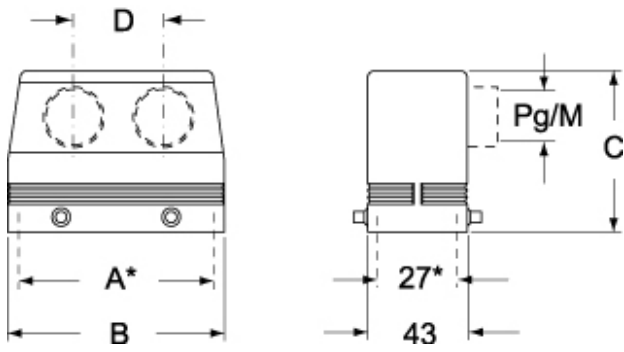

Part number

MAF 16.225

Catalogue drawings

CAF - MAF/MFF

Notes