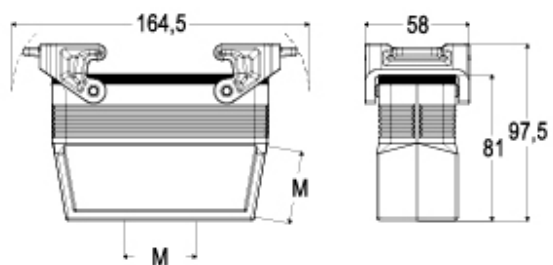

Part number

JMPFV 24 G25

Catalogue drawings

Notes