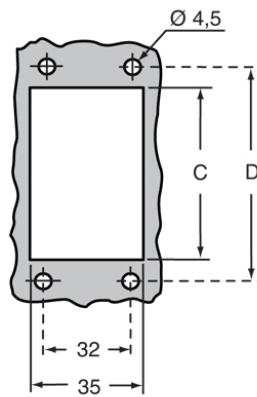

Part number  
**JCVI 16 L**

Bulkhead mounting housing, JEI®-V series,  
with 1 lever, size "77.27"

Product description		Material properties	
<b>Product type</b>	Bulkhead mounting housing	<b>Other materials</b>	Lever: Galvanized steel Gasket: NBR
<b>Series</b>	JEI®-V	<b>Colour</b>	RAL 7040 grey
<b>Closing type</b>	With 1 lever	<b>Approvals / Standards</b>	
<b>Size</b>	Size 77.27	<b>Certifications</b>	DNV, BV
<b>Cable entry</b>	Without cable entry	<b>UL</b>	ECBT2
Technical data		<b>cUL</b>	ECBT8
<b>IP degree of protection</b>	IP65 / IP66 / IP69	<b>General ordering information</b>	
<b>Further technical details</b>		<b>EAN13 code</b>	8015747137607
<b>Weight</b>	151,00 g	<b>Packaging Information</b>	
<b>Operating temperature range (min, max)</b>	-40°C...+125°C	<b>Packaging length</b>	320,00 mm
		<b>Packaging height</b>	200,00 mm
		<b>Packaging width</b>	160,00 mm
		<b>Packaging weight</b>	3,10 kg
		<b>Packaging volume</b>	10,24 dm <sup>3</sup>
		<b>Packaging description</b>	Carton box
		<b>Packaging quantity</b>	20 Pcs
		<b>Packaging EAN code</b>	8015747143981
		<b>Sub-packaging weight</b>	0,78 kg
		<b>Sub-packaging description</b>	Plastic packaging
		<b>Sub-packaging quantity</b>	5 Pcs
		<b>Sub-packaging EAN barcode</b>	8015747140133

# JCVI 16 L

Catalogue drawings

Catalogue drawings

JCVI L

	A	B	C	D
JCVI 06 L	66	82,5	52	70
JCVI 10 L	70	95,5	65	83
JCVI 16 L	70	115,5	86	103
JCVI 24 L	70	142,5	112	130

Notes