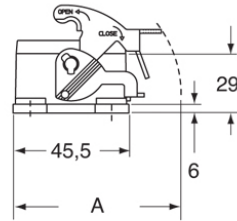

Part number  
**JCVI 16 L**

Bulkhead mounting housing, JEI®-V series,  
with 1 lever, size "77.27"

Product description		Material properties	
<b>Product type</b>	Bulkhead mounting housing	<b>Other materials</b>	Lever: Galvanized steel Gasket: NBR
<b>Series</b>	JEI®-V	<b>Colour</b>	RAL 7040 grey
<b>Closing type</b>	With 1 lever	<b>Approvals / Standards</b>	
<b>Size</b>	Size 77.27	<b>Certifications</b>	DNV, BV
<b>Cable entry</b>	Without cable entry	<b>UL</b>	ECBT2
Technical data		<b>cUL</b>	ECBT8
<b>IP degree of protection</b>	IP65 / IP66 / IP69	<b>General ordering information</b>	
<b>Further technical details</b>		<b>EAN13 code</b>	8015747137607
<b>Weight</b>	151,00 g	<b>Packaging Information</b>	
<b>Operating temperature range (min, max)</b>	-40°C...+125°C	<b>Packaging length</b>	320,00 mm
		<b>Packaging height</b>	200,00 mm
		<b>Packaging width</b>	160,00 mm
		<b>Packaging weight</b>	3,10 kg
		<b>Packaging volume</b>	10,24 dm <sup>3</sup>
		<b>Packaging description</b>	Carton box
		<b>Packaging quantity</b>	20 Pcs
		<b>Packaging EAN code</b>	8015747143981
		<b>Sub-packaging weight</b>	0,78 kg
		<b>Sub-packaging description</b>	Plastic packaging
		<b>Sub-packaging quantity</b>	5 Pcs
		<b>Sub-packaging EAN barcode</b>	8015747140133

# JCVI 16 L

Catalogue drawings

Catalogue drawings

JCVI L

	A	B	C	D
JCVI 06 L	66	82,5	52	70
JCVI 10 L	70	95,5	65	83
JCVI 16 L	70	115,5	86	103
JCVI 24 L	70	142,5	112	130

Notes