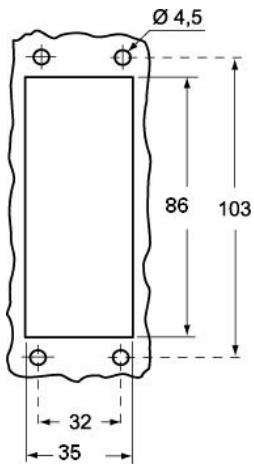

Part number  
**JCVI 16 L**

Bulkhead mounting housing, JEI®-V series,  
with 1 lever, size "77.27"

Product description		Material properties	
<b>Product type</b>	Bulkhead mounting housing	<b>Other materials</b>	Lever: Galvanized steel Gasket: NBR
<b>Series</b>	JEI®-V	<b>Colour</b>	RAL 7040 grey
<b>Closing type</b>	With 1 lever	<b>Approvals / Standards</b>	
<b>Size</b>	Size 77.27	<b>Certifications</b>	DNV, BV
<b>Cable entry</b>	Without cable entry	<b>UL</b>	ECBT2
Technical data		<b>cUL</b>	ECBT8
<b>IP degree of protection</b>	IP65 / IP66 / IP69	<b>General ordering information</b>	
<b>Further technical details</b>		<b>EAN13 code</b>	8015747137607
<b>Weight</b>	151,00 g	<b>Packaging Information</b>	
<b>Operating temperature range (min, max)</b>	-40°C...+125°C	<b>Packaging length</b>	320,00 mm
		<b>Packaging height</b>	200,00 mm
		<b>Packaging width</b>	160,00 mm
		<b>Packaging weight</b>	3,10 kg
		<b>Packaging volume</b>	10,24 dm <sup>3</sup>
		<b>Packaging description</b>	Carton box
		<b>Packaging quantity</b>	20 Pcs
		<b>Packaging EAN code</b>	8015747143981
		<b>Sub-packaging weight</b>	0,78 kg
		<b>Sub-packaging description</b>	Plastic packaging
		<b>Sub-packaging quantity</b>	5 Pcs
		<b>Sub-packaging EAN barcode</b>	8015747140133

Part number

# JCVI 16 L

Catalogue drawings

Catalogue drawings

JCVI L

	A	B	C	D
JCVI 06 L	66	82,5	52	70
JCVI 10 L	70	95,5	65	83
JCVI 16 L	70	115,5	86	103
JCVI 24 L	70	142,5	112	130

Notes