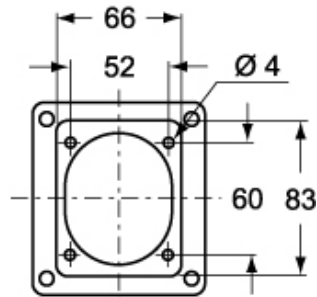

Further technical details

| | |
|---|------------------|
| Weight | 34,50 g |
| Operating temperature range (min, max) | -40°C ... +125°C |

Material properties

| | |
|---------------|---------------|
| Colour | RAL 7035 grey |
|---------------|---------------|

General ordering information

| | |
|-------------------|---------------|
| EAN13 code | 8015747047982 |
|-------------------|---------------|

Packaging Information

| | |
|----------------------------------|-------------------|
| Sub-packaging weight | 0,03 kg |
| Sub-packaging description | Plastic packaging |
| Sub-packaging quantity | 1 Pcs |
| Sub-packaging EAN barcode | 8015747047999 |

Part number

FM 910 CVU

Catalogue drawings

FM 910 CVU

FM 910 RC

FM 910 CV

FM 910 RI

Notes