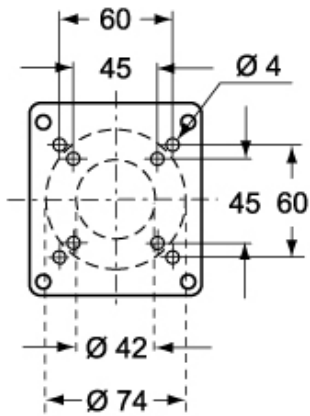

Part number

FM 910 CVU

Cover, FM series, smooth, with central hollow

Product description

| | |
|----------------------|-----------------------------|
| Product type | Cover |
| Series | FM |
| Size | 90 x 100 mm |
| Specification | Smooth, with central hollow |

Further technical details

| | |
|---|------------------|
| Weight | 34,50 g |
| Operating temperature range (min, max) | -40°C ... +125°C |

Material properties

| | |
|---------------|---------------|
| Colour | RAL 7035 grey |
|---------------|---------------|

Part number

FM 910 CVU

Catalogue drawings

FM 910 CVU

FM 910 RC

FM 910 CV

FM 910 RI

Notes