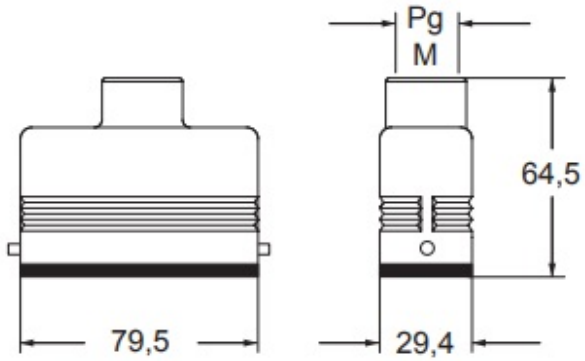

Part number

CZVW 25 L

Catalogue drawings

Notes