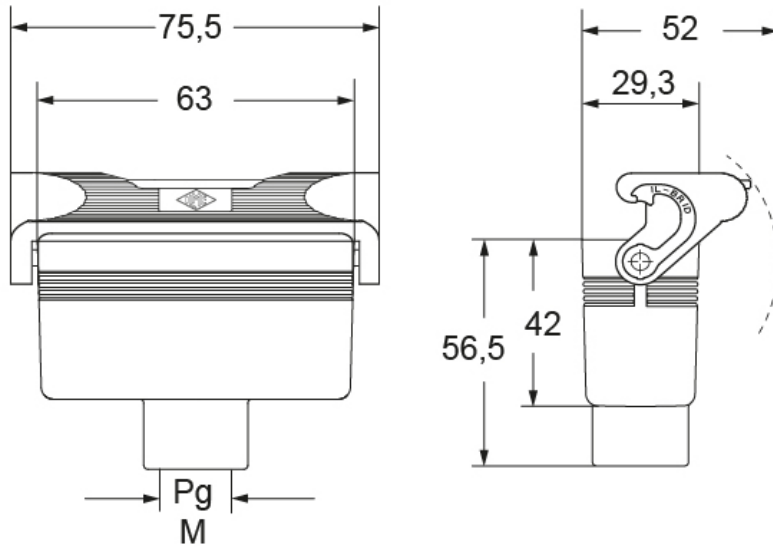

Part number

CZV 15 LG

Hood, IL-BRID series, with 1 lever, Pg13.5 top cable entry, size "49.16"

Product description		Material properties	
Product type	Hood	Other materials	Lever: Polyamide (PA) and Stainless steel core
Series	IL-BRID	Colour	RAL 7040 grey
Closing type	With 1 lever	RoHs conformity	Compliant
Size	Size 49.16	China RoHs - EFUP	E
Cable entry	Top cable entry Pg13.5	REACH SVHC substances	No
Technical data		Approvals / Standards	
IP degree of protection	IP66 / IP67 / IP69	UL	ECBT2
Further technical details		cUL	ECBT8
Further technical details		General ordering information	
Weight	91,00 g	EAN13 code	8015747044905
Operating temperature range (min, max)	-40°C...+125°C	Packaging Information	
		Packaging length	225,00 mm
		Packaging height	130,00 mm
		Packaging width	150,00 mm
		Packaging weight	1,07 kg
		Packaging volume	4,39 dm ³
		Packaging description	Carton box
		Packaging quantity	10 Pcs
		Packaging EAN code	8015747248549
		Sub-packaging weight	0,54 kg
		Sub-packaging description	Plastic packaging
		Sub-packaging quantity	5 Pcs
		Sub-packaging EAN barcode	8015747248556

Part number

CZV 15 LG

Catalogue drawings

Notes