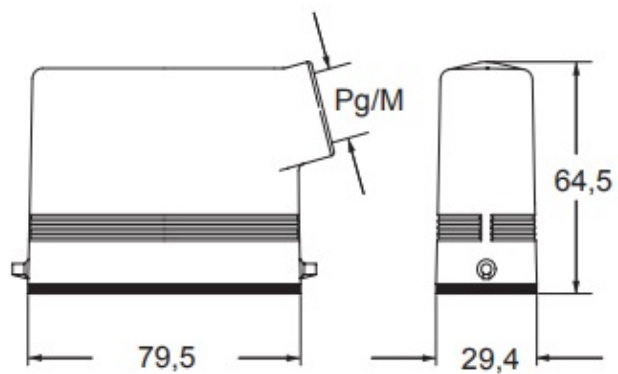

Part number

CZOW 25 L

Hood, W-TYPE series, with 2 pegs, Pg16 side cable entry, size "66.16"

Product description		Material properties	
Product type	Hood	Other materials	Gasket: FKM
Series	W-TYPE	Colour	RAL 9005 black
Closing type	With 2 pegs	RoHs conformity	Compliant
Size	Size 66.16	China RoHs - EFUP	E
Cable entry	Side cable entry Pg16	REACH SVHC substances	No
Technical data		Approvals / Standards	
IP degree of protection	IP65 / IP66 / IP69	Certifications	DNV, BV
Further technical details		UL	ECBT2
Weight	107,00 g	cUL	ECBT8
Operating temperature range (min, max)	-40°C...+125°C	General ordering information	
		EAN13 code	8015747044431
		Packaging Information	
		Sub-packaging weight	1,07 kg
		Sub-packaging description	Carton box
		Sub-packaging quantity	10 Pcs
		Sub-packaging EAN barcode	8015747044448

Part number

CZOW 25 L

Catalogue drawings

Notes