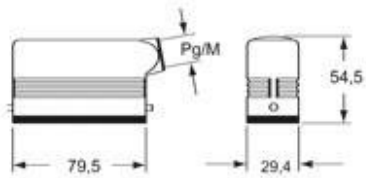

Catalogue drawings

CZOW L MZOW L