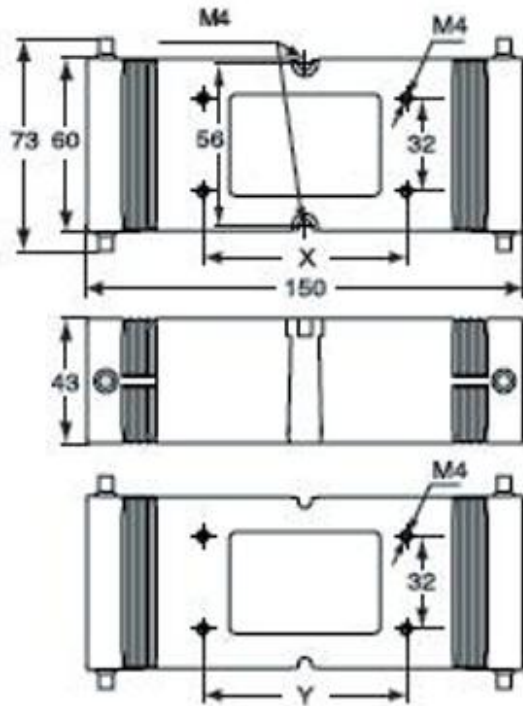

Part number

CYG 06H1006

Catalogue drawings

CYG...H0610 / H1006 e CYG...H0606 / H1010

Notes