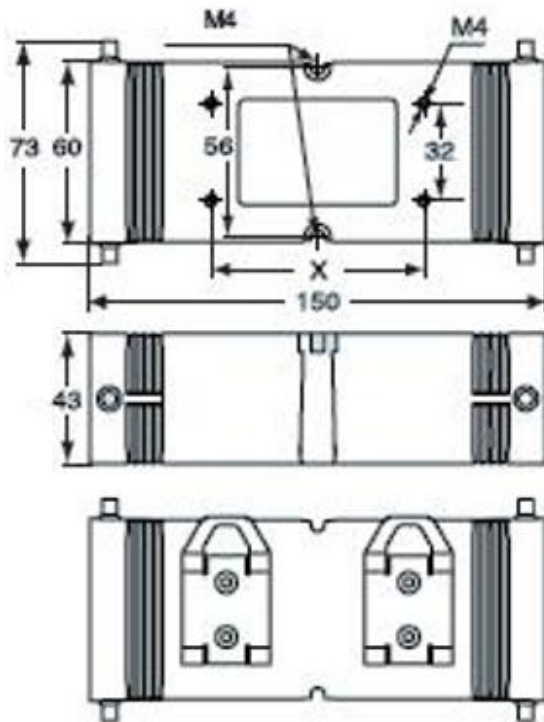

Part number

CYG 06H06D

Catalogue drawings

CYG...H06D / H10D

Notes