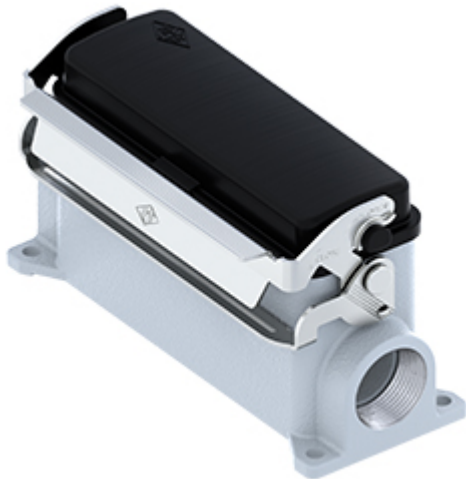

Part number

# CVP 24 LSP21

Surface mounting housing, V-TYPE series, with 1 lever, Pg21 cable entry, size "104.27", with SIMPLEX self-closing cover

## Product description

<b>Product type</b>	Surface mounting housing
<b>Series</b>	V-TYPE
<b>Closing type</b>	With 1 lever
<b>Size</b>	Size 104.27
<b>Cable entry</b>	With cable entry Pg21
<b>Specification</b>	With SIMPLEX self-closing cover

## Material properties

<b>Other materials</b>	Lever: Stainless steel Gasket: NBR
<b>Colour</b>	RAL 7040 grey
<b>RoHs conformity</b>	Compliant
<b>China RoHs - EFUP</b>	E
<b>REACH SVHC substances</b>	No