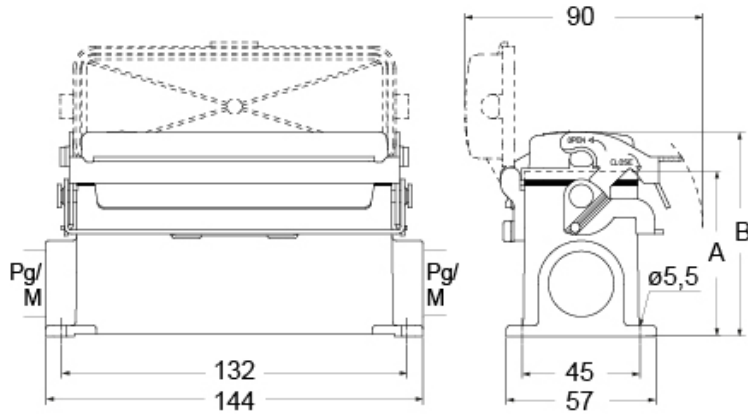

## General ordering information

**EAN13 code** 8015747267403

Part number

# CVP 24 LSP21

Catalogue drawings

part No.	A	B
<b>CVP / MVP 24 LSP</b>	63	78
<b>CVAP / MVAP 24 LSP</b>	81	96

Notes