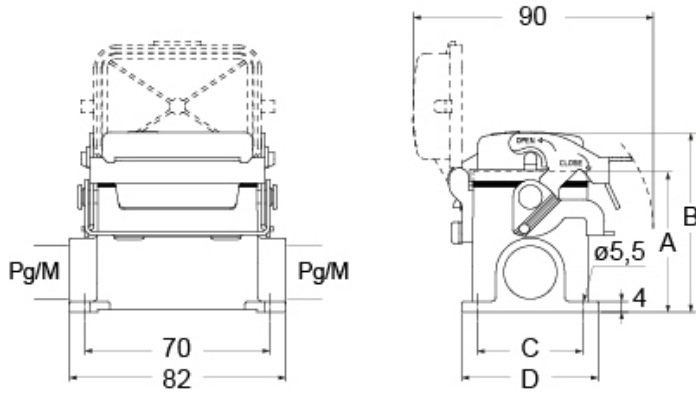

# CVP 06 LSP16

Surface mounting housing, V-TYPE series, with 1 lever, Pg16 cable entry, size "44.27", with SIMPLEX self-closing cover

Product description	
<b>Product type</b>	Surface mounting housing
<b>Series</b>	V-TYPE
<b>Closing type</b>	With 1 lever
<b>Size</b>	Size 44.27
<b>Cable entry</b>	With cable entry Pg16
<b>Specification</b>	With SIMPLEX self-closing cover
Technical data	
<b>IP degree of protection</b>	IP65
Further technical details	
<b>Operating temperature range (min, max)</b>	-40°C...+125°C

Material properties	
<b>Other materials</b>	Lever: Stainless steel Gasket: NBR
<b>Colour</b>	RAL 7040 grey
<b>RoHs conformity</b>	Compliant
<b>China RoHs - EFUP</b>	E
<b>REACH SVHC substances</b>	No
Approvals / Standards	
<b>Certifications</b>	DNV, BV
<b>UL</b>	ECBT2
<b>cUL</b>	ECBT8
General ordering information	
<b>EAN13 code</b>	8015747267281

Part number

# CVP 06 LSP16

Catalogue drawings

part No.	A	B	C	D
<b>CVP / MVP 6 LSP</b>	53	68	40	52
<b>CVAP / MVAP 6 LSP</b>	74	89	45	57

Notes