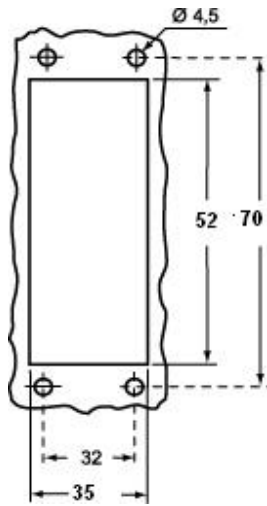

Part number

CVI 06 LP

Bulkhead mounting housing, V-TYPE series, with 1 lever, size "44.27", with plastic cover

Product description

Product type	Bulkhead mounting housing
Series	V-TYPE
Closing type	With 1 lever
Size	Size 44.27
Cable entry	Without cable entry
Specification	With plastic cover

Technical data

IP degree of protection IP65

Further technical details

Weight	140,00 g
Operating temperature range (min, max)	-40°C...+125°C

Material properties

Other materials	Lever: Stainless steel Gasket: NBR
Colour	RAL 7040 grey
RoHs conformity	Compliant
China RoHs - EFUP	E
REACH SVHC substances	No

Approvals / Standards

Certifications	DNV, BV
UL	ECBT2
cUL	ECBT8

General ordering information

EAN13 code	8015747127233
eCl@ss 8.1	27440202
ETIM 7.0	EC000437

Packaging Information

Packaging length	300,00 mm
Packaging height	160,00 mm
Packaging width	180,00 mm
Packaging weight	3,05 kg
Packaging volume	8,64 dm ³
Packaging description	Carton box
Packaging quantity	20 Pcs
Packaging EAN code	8015747127394
Sub-packaging weight	0,76 kg
Sub-packaging description	Plastic packaging
Sub-packaging quantity	5 Pcs
Sub-packaging EAN barcode	8015747127400

Part number

CVI 06 LP

Catalogue drawings

Notes