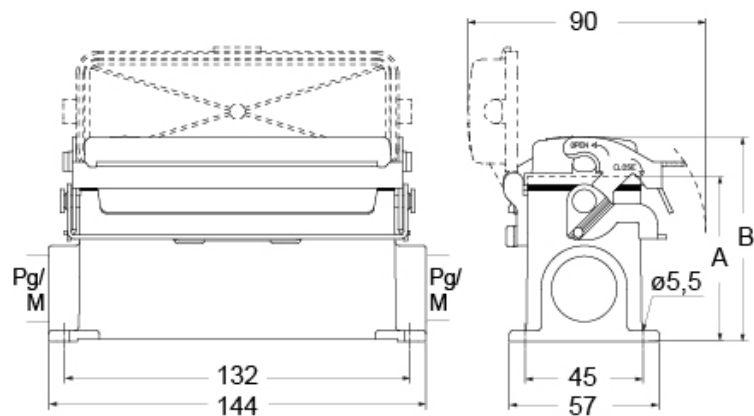

Part number

CVAP 24LSP21

Surface mounting housing, V-TYPE series, with 1 lever, Pg21 cable entry, size "104.27", high construction, with SIMPLEX self-closing cover

Product description	
Product type	Surface mounting housing
Series	V-TYPE
Closing type	With 1 lever
Size	Size 104.27
Cable entry	With cable entry Pg21
Specification	High construction, with SIMPLEX self-closing cover
Technical data	
IP degree of protection	IP65
Further technical details	
Operating temperature range (min, max)	-40°C...+125°C

Material properties	
Other materials	Lever: Stainless steel Gasket: NBR
Colour	RAL 7040 grey
RoHs conformity	Compliant
China RoHs - EFUP	E
REACH SVHC substances	No
Approvals / Standards	
Certifications	DNV, BV
UL	ECBT2
cUL	ECBT8
General ordering information	
EAN13 code	8015747267458

Part number

CVAP 24LSP21

Catalogue drawings

part No.	A	B
CVP / MVP 24 LSP	63	78
CVAP / MVAP 24 LSP	81	96

Notes