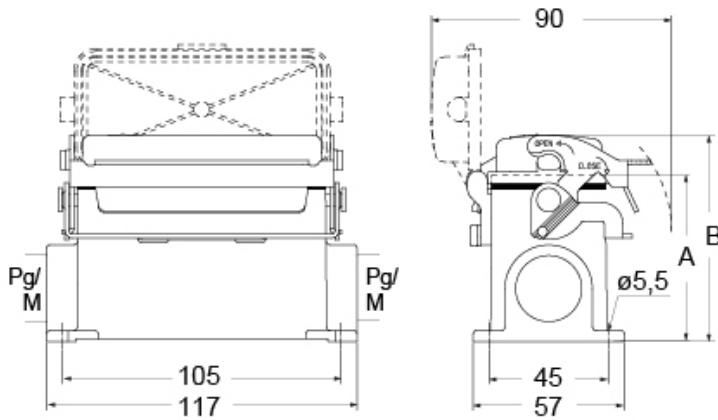

Part number

CVAP 16LSP29

Catalogue drawings

part No.	A	B
CVP / MVP 16 LSP	63	78
CVAP / MVAP 16 LSP	81	96

Notes