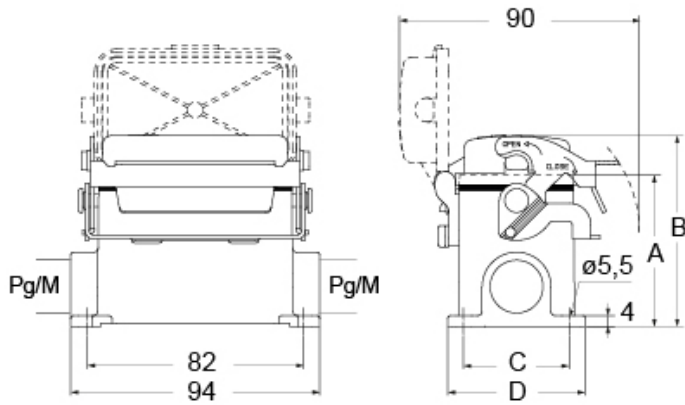

## General ordering information

**EAN13 code** 8015747267359

Part number

## Catalogue drawings

part No.	A	B	C	D
<b>CVP / MVP 10 LSP</b>	57	72	40	52
<b>CVAP / MVAP 10 LSP</b>	74	89	45	57

Notes