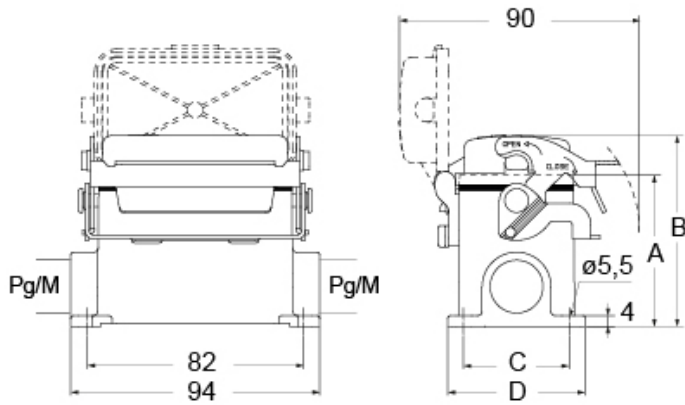

Part number

CVAP 10LSP21

Surface mounting housing, V-TYPE series, with 1 lever, Pg21 cable entry, size "57.27", high construction, with SIMPLEX self-closing cover

Product description

| | |
|----------------------|--|
| Product type | Surface mounting housing |
| Series | V-TYPE |
| Closing type | With 1 lever |
| Size | Size 57.27 |
| Cable entry | With cable entry Pg21 |
| Specification | High construction, with SIMPLEX self-closing cover |

Technical data

IP degree of protection IP65

Further technical details

Operating temperature range (min, max) -40°C...+125°C

Material properties

| | |
|------------------------------|---------------------------------------|
| Other materials | Lever: Stainless steel Gasket: NBR |
| Colour | RAL 7040 grey |
| RoHs conformity | Compliant |
| China RoHs - EFUP | E |
| REACH SVHC substances | No |

Approvals / Standards

| | |
|-----------------------|---------|
| Certifications | DNV, BV |
| UL | ECBT2 |
| cUL | ECBT8 |

General ordering information

EAN13 code 8015747267342

Part number

CVAP 10LSP21

Catalogue drawings

| part No. | A | B | C | D |
|---------------------------|----|----|----|----|
| CVP / MVP 10 LSP | 57 | 72 | 40 | 52 |
| CVAP / MVAP 10 LSP | 74 | 89 | 45 | 57 |

Notes