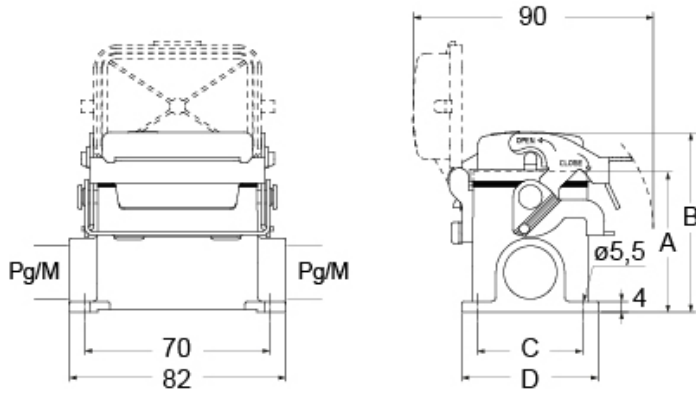

Part number

CVAP 06LSP21

Surface mounting housing, V-TYPE series, with 1 lever, Pg21 cable entry, size "44.27", high construction, with SIMPLEX self-closing cover

Product description

Product type	Surface mounting housing
Series	V-TYPE
Closing type	With 1 lever
Size	Size 44.27
Cable entry	With cable entry Pg21
Specification	High construction, with SIMPLEX self-closing cover

Technical data

IP degree of protection IP65

Further technical details

Operating temperature range (min, max) -40°C...+125°C

Material properties

Other materials	Lever: Stainless steel Gasket: NBR
Colour	RAL 7040 grey
RoHs conformity	Compliant
China RoHs - EFUP	E
REACH SVHC substances	No

Approvals / Standards

Certifications	DNV, BV
UL	ECBT2
cUL	ECBT8

General ordering information

EAN13 code 8015747267298

Part number

CVAP 06LSP21

Catalogue drawings

part No.	A	B	C	D
CVP / MVP 6 LSP	53	68	40	52
CVAP / MVAP 6 LSP	74	89	45	57