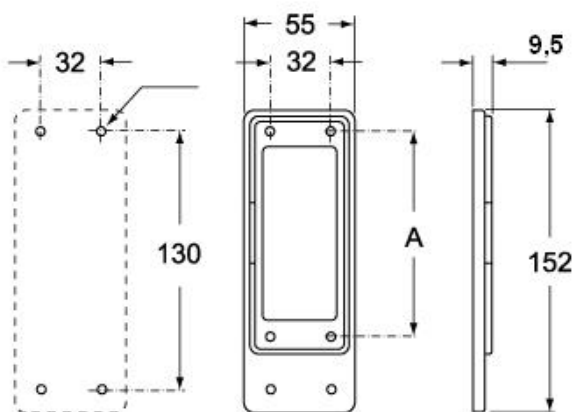

Part number

CRH 24

Catalogue drawings

CRH

CRZ

Notes