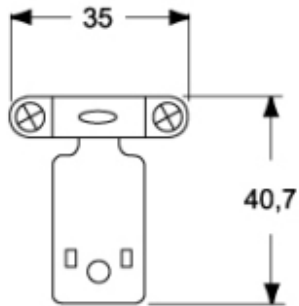

#### Packaging Information

**Packaging weight** 0,21 kg  
**Packaging description** Carton box  
**Packaging quantity** 10 Pcs  
**Packaging EAN code** 8015747098922  
**Sub-packaging length** 90,00 mm  
**Sub-packaging height** 66,00 mm  
**Sub-packaging width** 110,00 mm  
**Sub-packaging weight** 0,02 kg  
**Sub-packaging volume** 0,65 dm<sup>3</sup>  
**Sub-packaging description** Plastic bag  
**Sub-packaging quantity** 1 Pcs  
**Sub-packaging EAN barcode** 8015747038102

Part number  
**CRAS**

Catalogue drawings

**CRAD**

**CRAS**

---

Notes