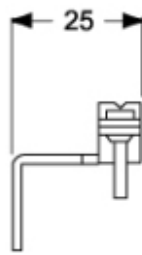

#### Packaging Information

**Packaging weight** 0,21 kg  
**Packaging description** Carton box  
**Packaging quantity** 10 Pcs  
**Packaging EAN code** 8015747098922  
**Sub-packaging length** 90,00 mm  
**Sub-packaging height** 66,00 mm  
**Sub-packaging width** 110,00 mm  
**Sub-packaging weight** 0,02 kg  
**Sub-packaging volume** 0,65 dm<sup>3</sup>  
**Sub-packaging description** Plastic bag  
**Sub-packaging quantity** 1 Pcs  
**Sub-packaging EAN barcode** 8015747038102

Part number  
**CRAS**

Catalogue drawings

**CRAD**

**CRAS**

---

Notes