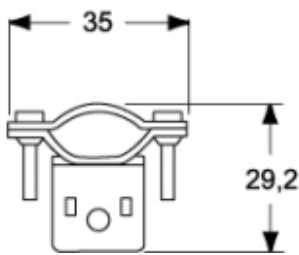

#### Product description

**Product type** Cable-clamping plate  
**Specification** Angled

#### Packaging Information

**Packaging weight** 0,21 kg  
**Packaging description** Carton box  
**Packaging quantity** 10 Pcs  
**Packaging EAN code** 8015747098922  
**Sub-packaging length** 90,00 mm  
**Sub-packaging height** 66,00 mm  
**Sub-packaging width** 110,00 mm  
**Sub-packaging weight** 0,02 kg  
**Sub-packaging volume** 0,65 dm<sup>3</sup>  
**Sub-packaging description** Plastic bag  
**Sub-packaging quantity** 1 Pcs  
**Sub-packaging EAN barcode** 8015747038102

Part number  
**CRAS**

Catalogue drawings

**CRAD**

**CRAS**

---

Notes