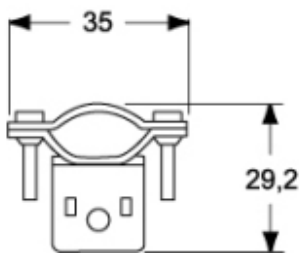

Part number

CRAD

Cable-clamping plate, straight

Product description

Product type Cable-clamping plate
Specification Straight

Further technical details

Weight 18,00 g

General ordering information

EAN13 code 8015747038072
eCl@ss 8.1 27449290
ETIM 7.0 EC002943

Packaging Information

Packaging weight 0,22 kg
Packaging description Carton box
Packaging quantity 10 Pcs
Packaging EAN code 8015747098915
Sub-packaging length 90,00 mm
Sub-packaging height 66,00 mm
Sub-packaging width 110,00 mm
Sub-packaging weight 0,02 kg
Sub-packaging volume 0,65 dm³
Sub-packaging description Plastic bag
Sub-packaging quantity 1 Pcs
Sub-packaging EAN barcode 8015747038089

Part number

CRAD

Catalogue drawings

CRAD

CRAS

Notes