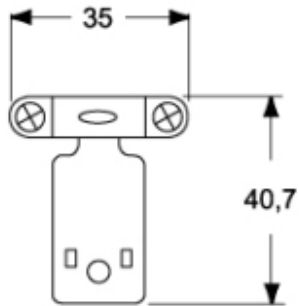

Part number

CRAD

Catalogue drawings

CRAD