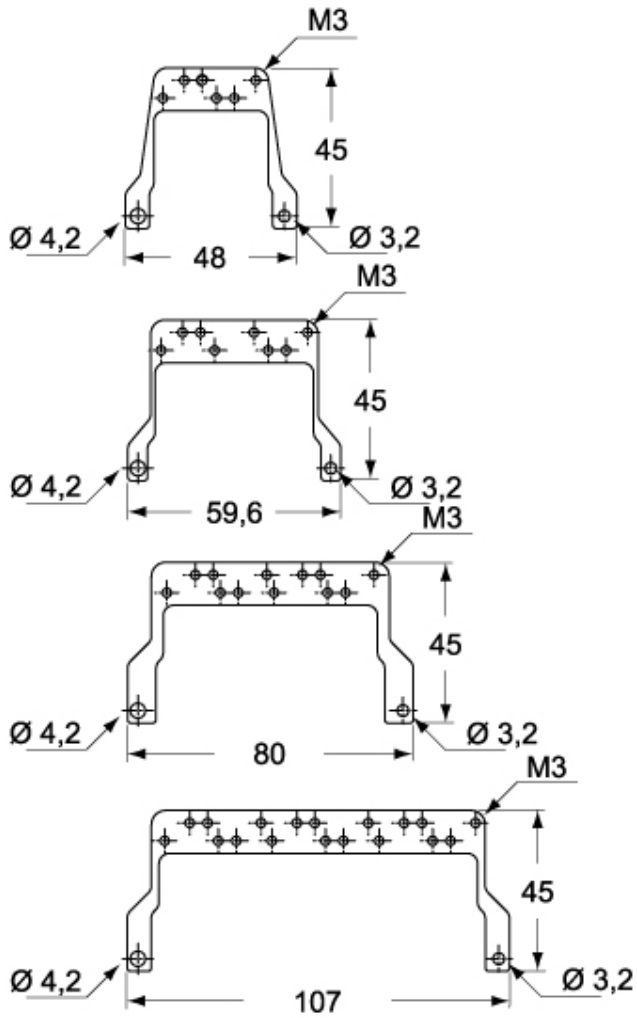

Part number

CR 24 ST

Cable anchorage, for shielded cables, for MIXO frames for 6 inserts

Product description

Product type	Cable anchorage
Size	Size 104.27
Specification	For MIXO frames, for shielded cables In zinc plated iron

Further technical details

Weight	20,70 g
---------------	---------

General ordering information

EAN13 code	8015747102391
eCl@ss 8.1	27449290
ETIM 7.0	EC002943

Packaging Information

Sub-packaging weight	0,10 kg
Sub-packaging description	Plastic bag
Sub-packaging quantity	5 Pcs
Sub-packaging EAN barcode	8015747102506

Part number

CR 24 ST

Catalogue drawings

CR...ST

CR...CA

Notes