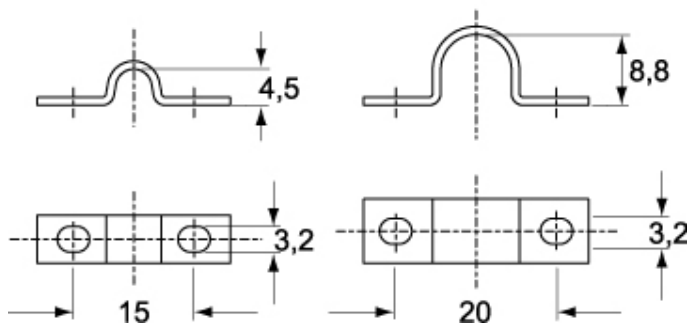

Part number

CR 24 ST

Cable anchorage, for shielded cables, for MIXO frames for 6 inserts

Product description

Product type	Cable anchorage
Size	Size 104.27
Specification	For MIXO frames, for shielded cables In zinc plated iron

Part number

CR 24 ST

Catalogue drawings

CR...ST

CR...CA

Notes