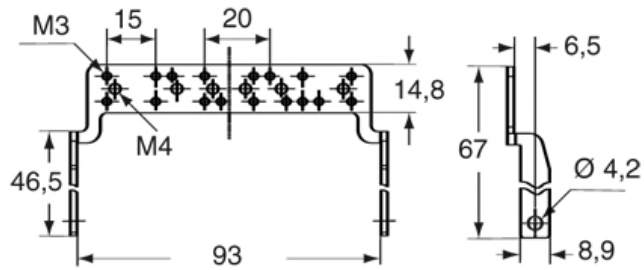

Part number

CR 24 SCA

Cable anchorage, for multiple shielded PE cables, for CSS inserts size "104.27"

Product description	
Product type	Cable anchorage
Size	Size 104.27
Specification	For standard inserts, for multiple shielded PE cables For CSS inserts size "104.27"
Further technical details	
Weight	25,00 g

General ordering information	
EAN13 code	8015747166966
eCl@ss 8.1	27449290
ETIM 7.0	EC002943
Packaging Information	
Sub-packaging weight	0,03 kg
Sub-packaging description	Plastic bag
Sub-packaging quantity	1 Pcs
Sub-packaging EAN barcode	8015747167017

Part number

CR 24 SCA

Catalogue drawings

CR SCA

Notes