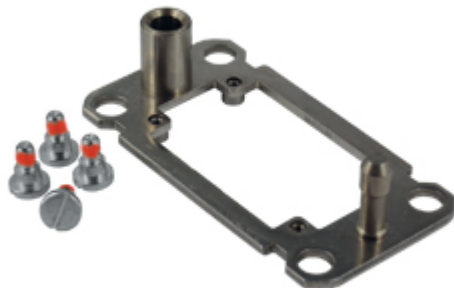

Part number

CR 24 DF

Docking frame, size "104.27", for inserts size "104.27" and frames for 6 inserts

Product description

Product type	Docking frame
Size	Size 104.27
Specification	For inserts size "104.27" and frames for 6 inserts

Further technical details

Weight	117,00 g
---------------	----------

General ordering information

EAN13 code	8015747182362
eCl@ss 8.1	27440210
ETIM 7.0	EC002310

Packaging Information

Packaging length	220,00 mm
Packaging height	130,00 mm
Packaging width	240,00 mm
Packaging weight	2,52 kg
Packaging volume	6,86 dm ³
Packaging description	Carton box
Packaging quantity	20 Pcs
Packaging EAN code	8015747044769
Sub-packaging weight	0,13 kg
Sub-packaging description	Plastic bag
Sub-packaging quantity	1 Pcs
Sub-packaging EAN barcode	8015747182393