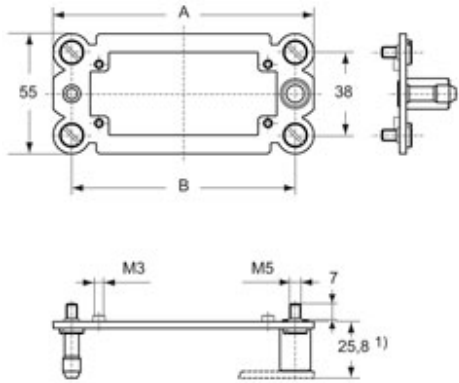

Part number

CR 24 DF

Catalogue drawings

Notes

California Proposition 65 Information

WARNING

This product can expose you to lead and its compounds, known to the State of California to cause cancer and/or reproductive toxicity. For more information go to www.P65Warnings.ca.gov.